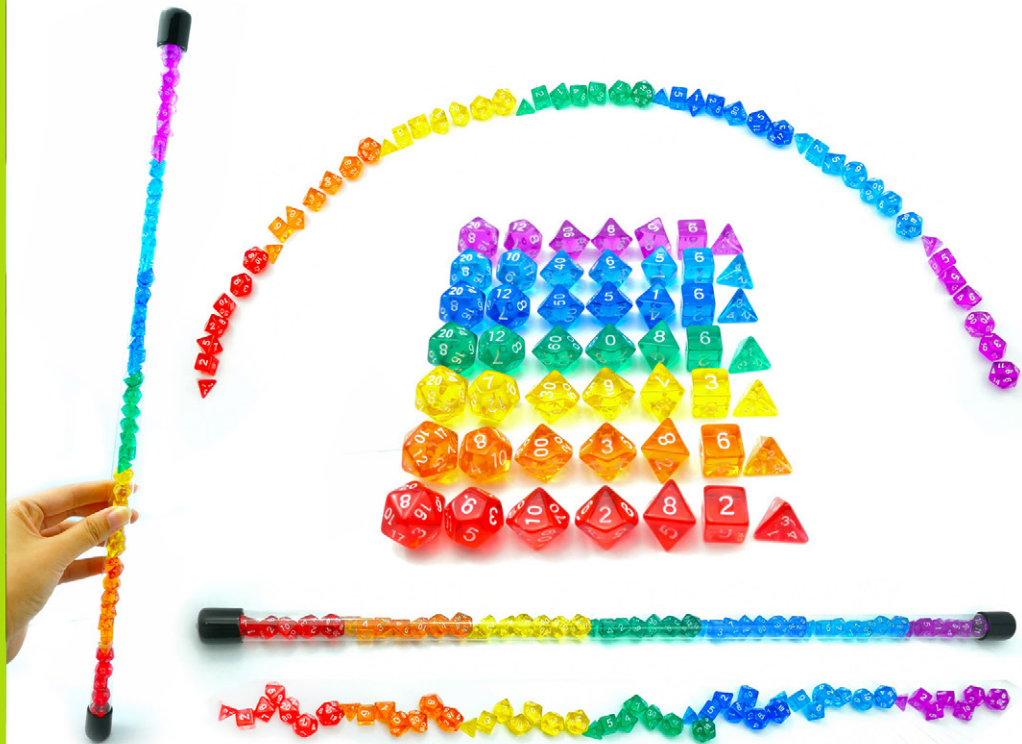

BCD 181A49L1

49pcs Rainbow Gem Mini Polyhedral Dice Set in Long Tube

BCD 181A49L3

49pcs Mini Gem Blue

BCD 181A28L2
28pcs Mini Ruby

BCD 181A28L3
28pcs Mini Gem Orange

Old Bone Dice

BESCLON