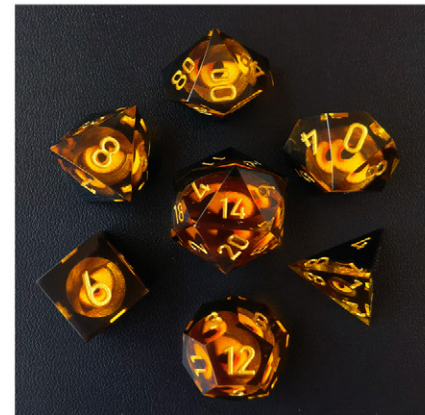

Dragon Eye Sharp Edged RPG Set