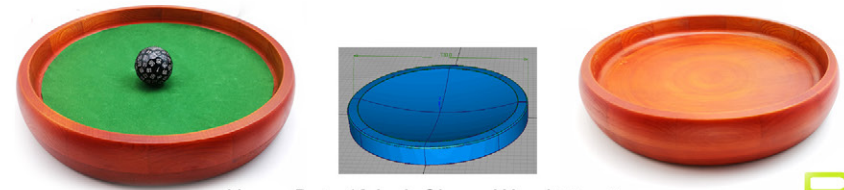

Heavy Duty 12 inch Cherry Wood Dice Tray