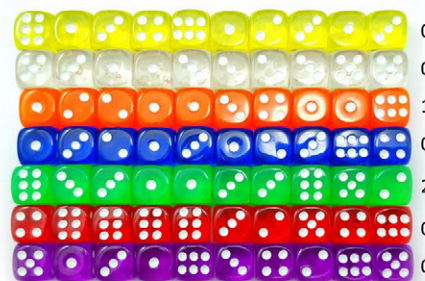

BCD 031A

Translucent D6 12MM

BCD 030A

Solid D6 12MM

BCD 033A

Gemini D6 12MM

BCD 032A

Marble D6 12MM

BCD 034A

Glitter D6 12MM

Bescon 12MM D6 in Translucent, Solid, Marble, Glitter, Gemini, all in assorted colors