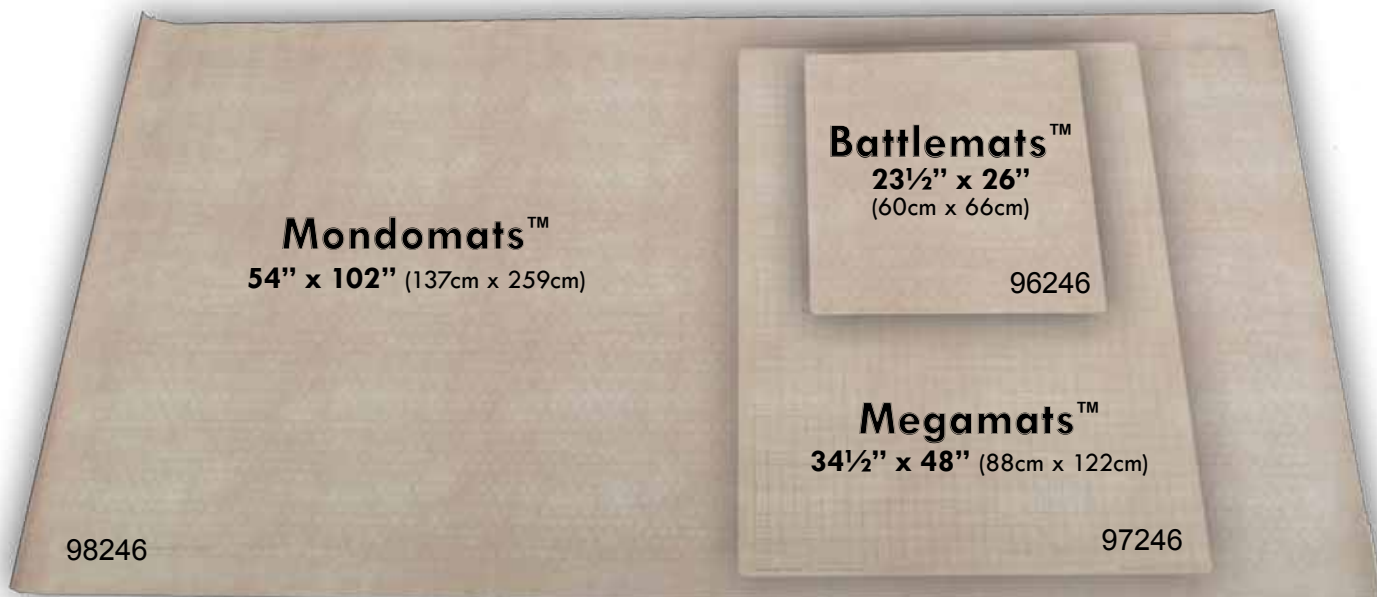

Mondomats™

54" x 102" (137cm x 259cm)
 1" Squares and
 1" Hexes (25mm) . . CHX 98246

Mat Markers

4-Pack (red, green, blue, black) . . CHX 03154
 Single Black Marker. . . CHX 03159

Water-based overhead-projection markers work best on our vinyl mats as they are designed for plastic. DO NOT use grease pencils, permanent markers, or dry erase pens; the vinyl surface is too porous to allow for easy removal. It is recommended to first test any new pen on a small area, such as the border, and wait at least 30 minutes before wiping off to insure that color wipes off properly. Often the colors that stain are not constant due to small changes in the manufacturing of the markers, so it is good to do this test whenever you get a new pen. We recommend these Staedtler® brand markers. Please note that red markers from any manufacturer tend to stain quicker than other colors, so use sparingly and mainly for highlighting. This applies to the red pen included in the Staedtler® 4-pack.

Figure Boxes are made of durable polypropylene with secure latches and long lasting hinges. The soft pre-cut foam protects varying sizes of painted figures, and are an ideal method of storage and transportation of your miniatures.