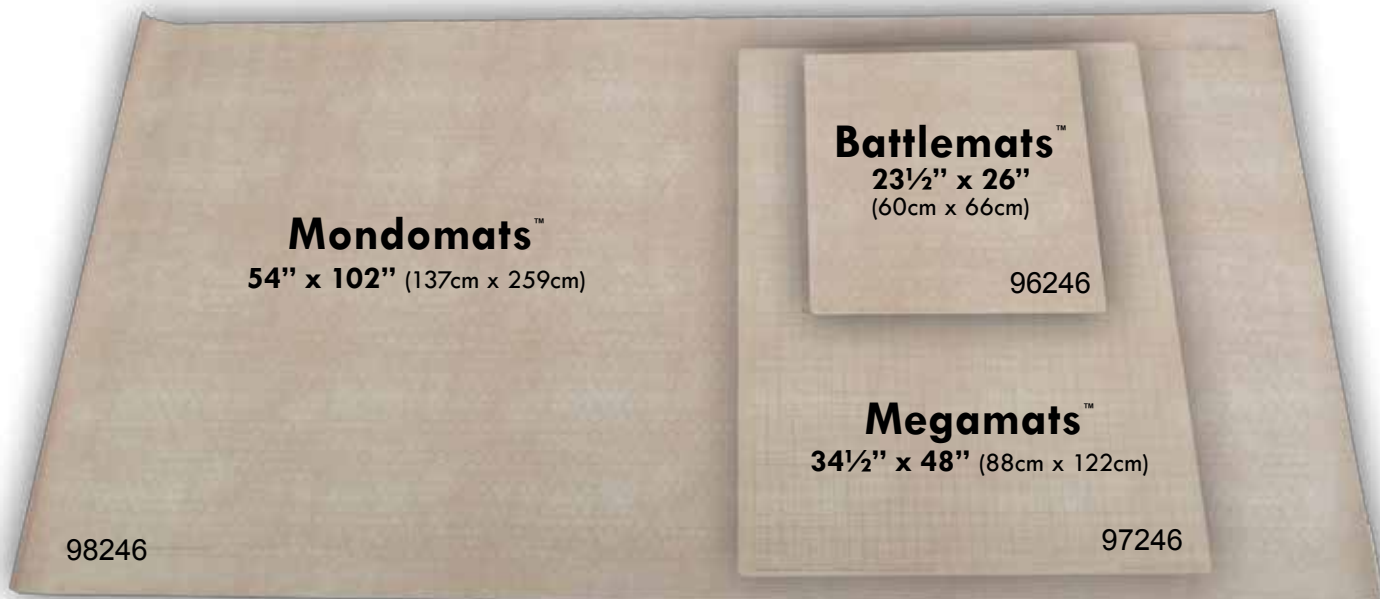

Mat Markers

4-Pack (red, green, blue, black) . . CHX 03154
Single Black Marker. . . CHX 03159

Water-based overhead-projection markers work best on our vinyl mats as they are designed for plastic. DO NOT use grease pencils, permanent markers, or dry erase pens; the vinyl surface is too porous to allow for easy removal. It is recommended to first test any new pen on a small area, such as the border, and wait at least 30 minutes before wiping off to ensure that color wipes off properly. Often the colors that stain are not constant due to small changes in the manufacturing of the markers, so it is good to do this test whenever you get a new pen. We recommend the Staedtler brand markers. Please note that red markers from any manufacturer tend to stain quicker than other colors, so use sparingly and mainly for highlighting. This applies to the red pen included in the Staedtler, 4-pack.