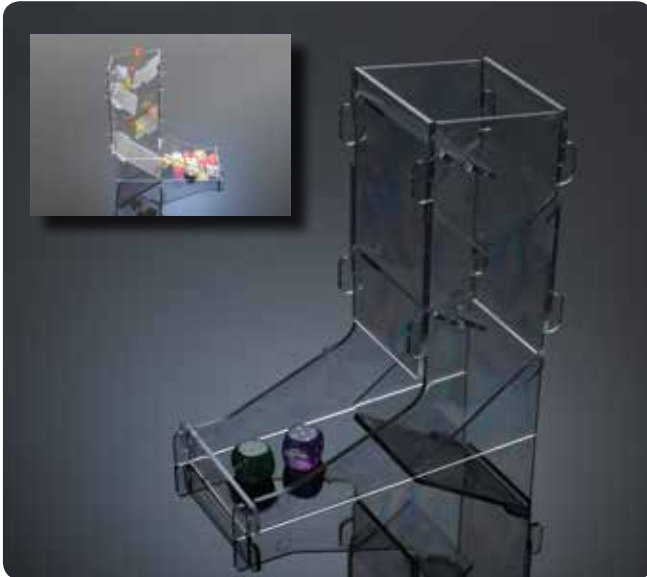

Made in USA 

The Chessex Dice Boot™ keeps dice rolling to a restricted play area so as to prevent the dice from rolling off the table and disrupting game piece placement. The Dice Boot™ also offers substantial advantages over standard dice towers in size, durability, price, transportability, and resistance to damage. The toe (end piece) can be removed to allow the dice more room for travel while still keeping the dice from roaming wildly.